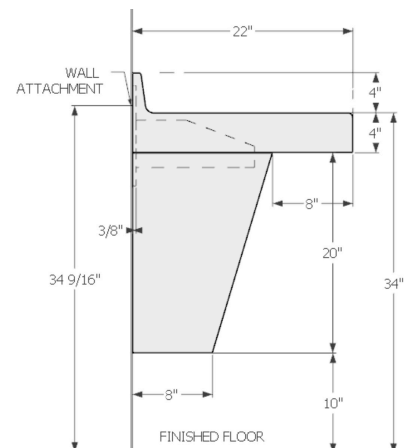

D|COR SERIES — DESIGNED TO FORM

COR 25" SINK SYSTEM FEATURING THE
XLERATORSync® HAND DRYER

SINK SOLID COLORS

SINK PATTERN COLORS

Viewing actual color samples will enable the most accurate understanding of color richness.

TECHNICAL INFORMATION

- Single bowl configuration
- Wall Mount Installation
 - Optimal: Basin alone can be used on cabinetry
- 22" D x 25" W x 28" H with 4" molded
- Bowl area:
 - Width: 12-1/4"
 - Length: 21"
 - Depth: 5"