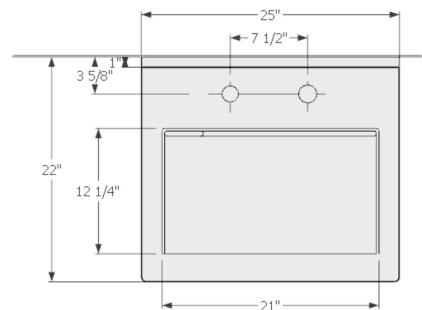

D|COR SERIES — DESIGNED TO FORM

COR 25" SINK SYSTEM FEATURING THE
XLERATORSync® HAND DRYER

SINK SOLID COLORS

SINK PATTERN COLORS

Viewing actual color samples will enable the most accurate understanding of color richness.

TECHNICAL INFORMATION

- Single bowl configuration
- Wall Mount Installation
 - Optimal: Basin alone can be used on cabinetry
- 22" D x 25" W x 28" H with 4" molded
- Bowl area:
 - Width: 12-1/4"
 - Length: 21"
 - Depth: 5"